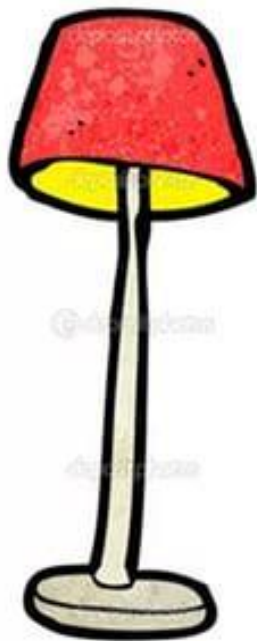

**FURNITURE**

**CHAIR - СТУЛ**

**ARM-CHAIR -КРЕСЛО**

**BATH - БАВНА**

**BED - КРОВАТЬ**

HowSet.com

**SOFA - ДИВАН**

**CUPBOARD - ШКАФ**

LAMP - ЛАМПА

Download from  
**Dreamstime.com**  
This watermarked image is for previewing purposes only.

39214777  
Seamartini | Dreamstime.com